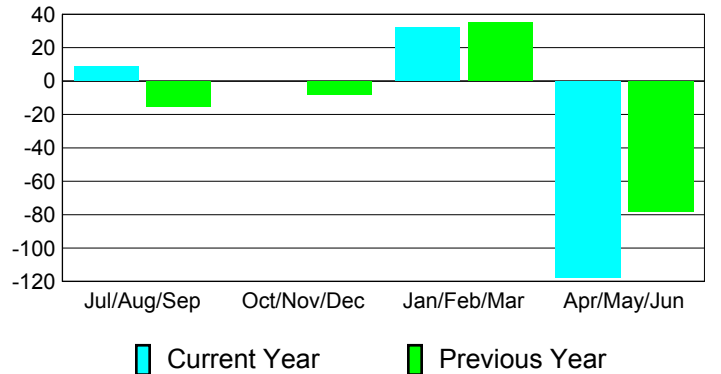

Gender Comparison 2010-2011

Jul/Aug/Sep

Oct/Nov/Dec

Jan/Feb/Mar

Apr/May/Jun

Male

Female