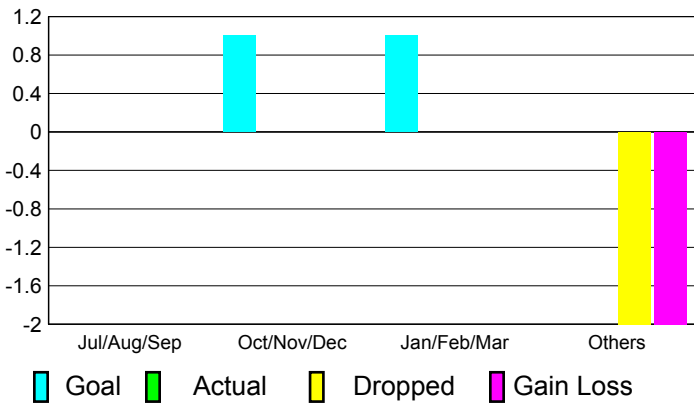

## CLUBS

**Club Results**  
2010-2011

**Clubs**  
2009-2010

Month	New Club Goal	Actual New Clubs	Actual Dropped Clubs	Gain/Loss of Clubs	Gain/Loss of Clubs
Jul/Aug/Sep	0	0	0	0	0
Oct/Nov/Dec	1	0	0	0	0
Jan/Feb/Mar	1	0	0	0	0
Apr/May/Jun	0	0	-2	-2	0
<b>Totals</b>	<b>2</b>	<b>0</b>	<b>-2</b>	<b>-2</b>	<b>0</b>

### Club Results 2010-2011

Goal, New, Dropped, Gain/Loss

### Comparison of Club Gain/Loss

Current Year Compared to the Previous Year