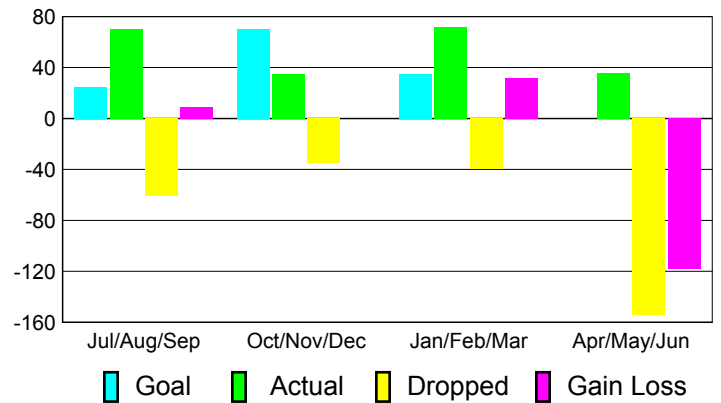

### YTD Status Quo Clubs 2010-2011

Status Quo Clubs Compared to Status Quo Members

## MEMBERSHIP

**Membership Results**  
2010-2011

**Membership**  
2009-2010

Month	Net Memb Goal	Actual New Memb	Actual Dropped Memb	Gain/Loss of Memb	Gain/Loss of Memb
Jul/Aug/Sep	25	70	-61	9	-15
Oct/Nov/Dec	70	35	-35	0	-8
Jan/Feb/Mar	35	72	-40	32	35
Apr/May/Jun	0	36	-154	-118	-78
<b>Totals</b>	<b>130</b>	<b>213</b>	<b>-290</b>	<b>-77</b>	<b>-66</b>

### Membership Results 2010-2011

Goal, New, Dropped, Gain/Loss

### Comparison of Membership Gain/Loss

Current Year Compared to the Previous Year